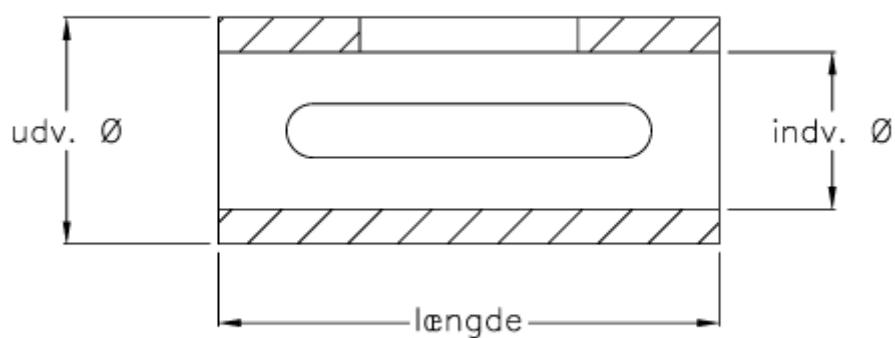

Data Sheet

Article number: 39281428

Description: Bush 14/28 incl. keys

Measures

Description	= 14/28
Internal diameter	= 14
Length	= 40
Outer diameter	= 28